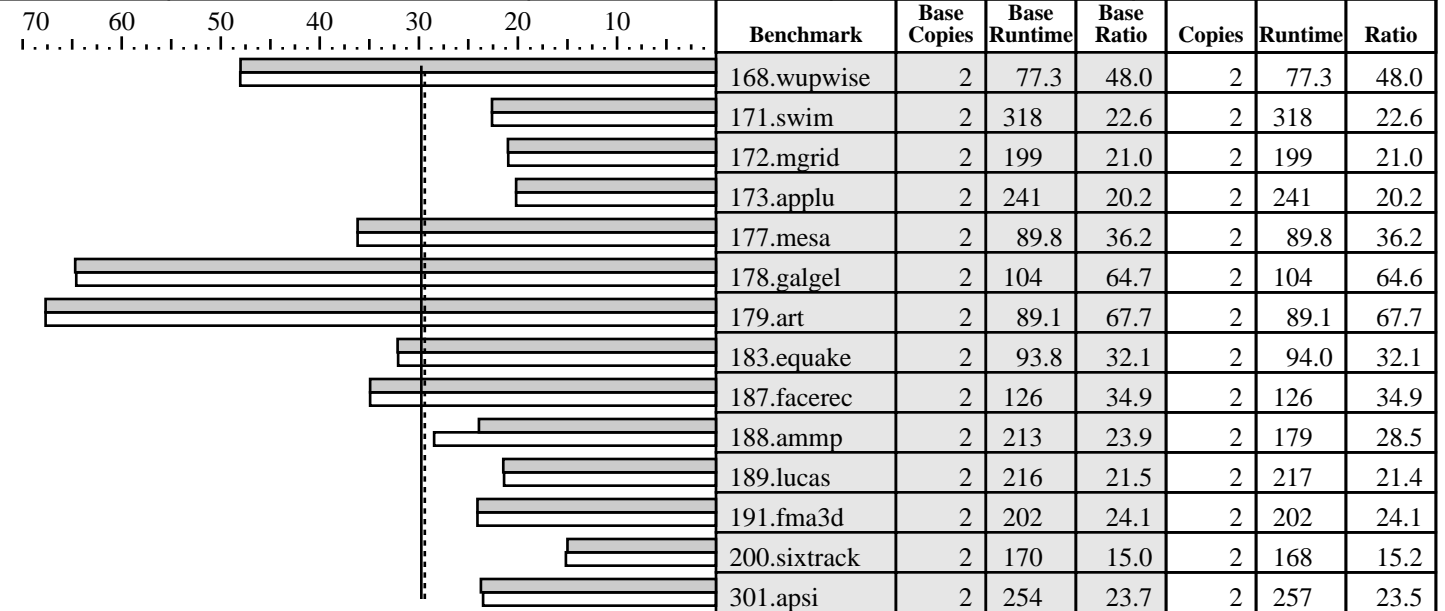

# CFP2000 Result

Copyright ©1999-2005, Standard Performance Evaluation Corporation

Acer Incorporated  
Altos G530 (3.6 GHz Intel Xeon)

SPECfp\_rate2000 = 29.8

SPECfp\_rate\_base2000 = 29.4

SPEC license #: 97 | Tested by: Acer Incorporated | Test date: Aug-2005 | Hardware Avail: Aug-2005 | Software Avail: Oct-2004