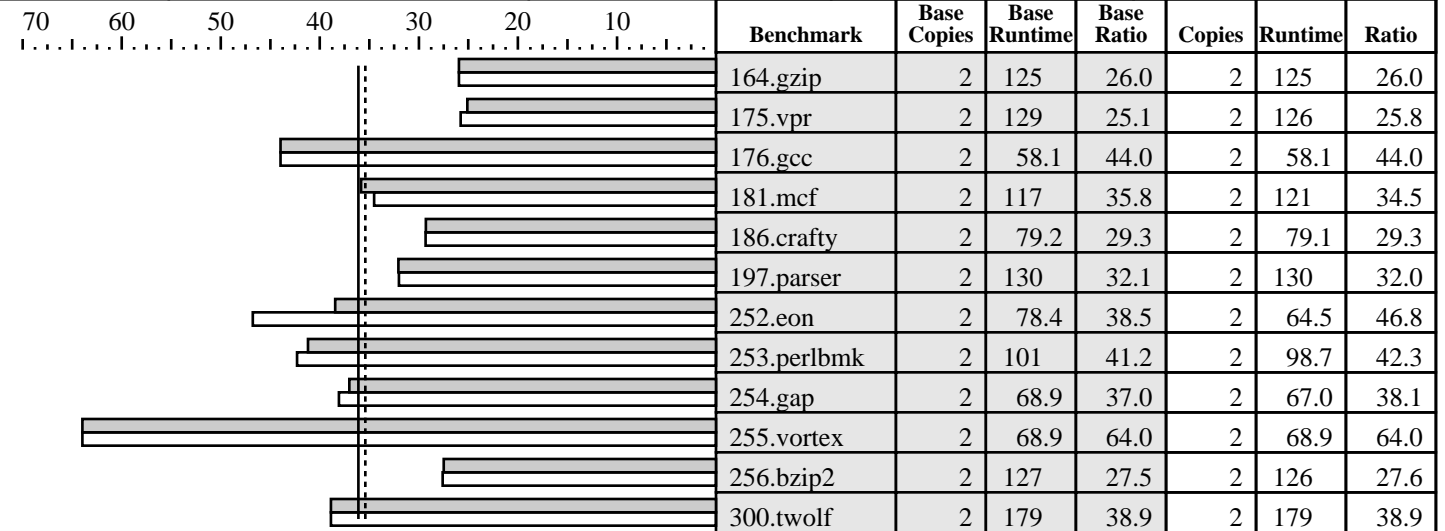

CINT2000 Result

Copyright ©1999-2004, Standard Performance Evaluation Corporation

Hewlett-Packard Company
ProLiant ML350 G4p (3.4GHz, Intel Xeon)

SPECint_rate2000 = 36.1
SPECint_rate_base2000 = 35.4

SPEC license #: 3 Tested by: Hewlett-Packard Company Test date: Mar-2005 Hardware Avail: Mar-2005 Software Avail: Nov-2004

Hardware

CPU: Intel Xeon (3.4GHz, 2MB L2, 800MHz bus)
CPU MHz: 3400
FPU: Integrated
CPU(s) enabled: 2 cores, 2 chips, 1 core/chip (Hyper-Threading Technology disabled)
CPU(s) orderable: 1,2
Parallel: No
Primary Cache: 12K micro-ops I + 16KBD on chip
Secondary Cache: 2048KB(I+D) on chip
L3 Cache: N/A
Other Cache: N/A
Memory: 6x2048MB PC2-3200 CL3 Dual-Rank DIMMs
Disk Subsystem: 1x18.2GB 15K U320
Other Hardware:

Software

Operating System: Windows Server 2003 Standard (Build 3790)
Compiler: Intel C++ Compiler 8.1 Build 20040802Z
Microsoft Visual Studio .NET 7.0.9466 (for libraries)
MicroQuill Smartheap Library 7.0
File System: NTFS
System State: Default

Notes/Tuning Information

```
+FDO: PASS1=-Qprof_gen PASS2=-Qprof_use
+FDO*: PASS1=-Qprof_gen PASS2=-Qprof_use (-QxP not used in PASS1 to enable cross-compilation)
Base tuning for C programs: -fast +FDO shlw32M.lib
Base tuning for C++ programs: -fast -GX -GR
Portability flags:
 176.gcc: -Dalloca=_alloca /F10000000
 186.crafty: -DNT_i386
 253.perlbnk: -DSPEC_CPU2000_NTOS -DPERLDLL /MT
 254.gap: -DSYS_HAS_CALLOC_PROTO -DSYS_HAS_MALLOC_PROTO
Peak tuning:
 164.gzip: basepeak=1
 175.vpr: -fast +FDO ONESTEP=yes
 176.gcc: basepeak = 1
 181.mcf: -fast +FDO ONESTEP=yes shlw32M.lib
 186.crafty: -fast -Oa +FDO ONESTEP=yes shlw32M.lib
 197.parser: -fast +FDO ONESTEP=yes
 252.eon: -QxP -O2 -Qipo +FDO* ONESTEP=yes
 253.perlbnk: -fast -Oa +FDO ONESTEP=yes shlw32M.lib
 254.gap: -fast +FDO ONESTEP=yes
 255.vortex: basepeak=1
```